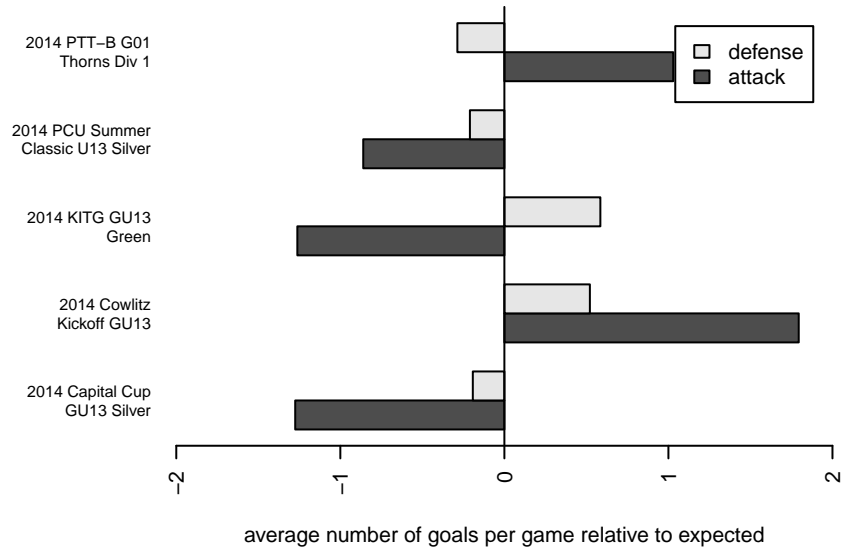

Performance relative to 13 month average