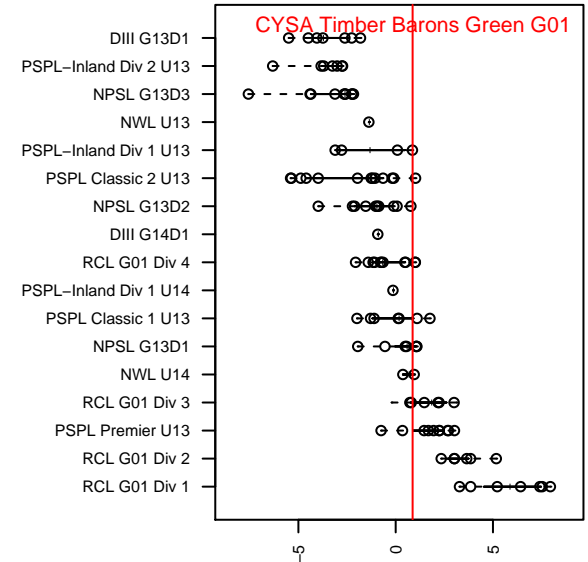

**attack and defense rating
relative to others at age
and all opponents in last 13 months**